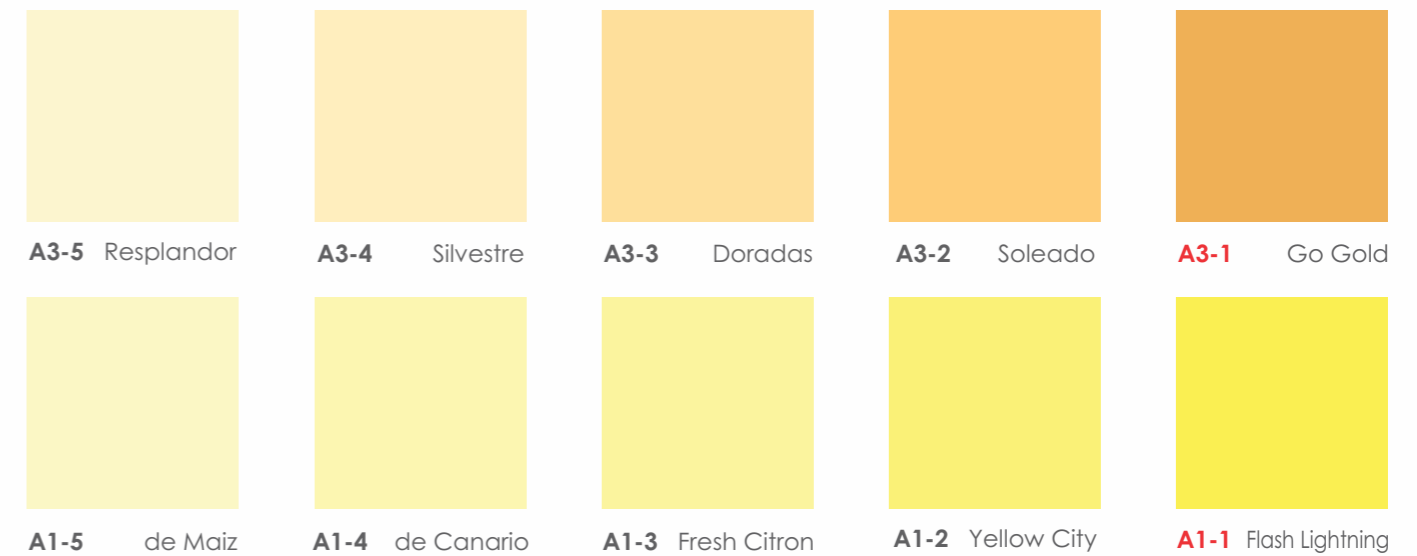

All colors shown in photograph may vary from paint colors due to lighting.

ColorTone®

All colors shown are as close to the actual ColorTone paint colors as modern printing techniques permit.

Code red is the color of neutral base (NBD).

All colors shown in photograph may vary from paint colors due to lighting.

The colors that capture the earthly bliss of mother nature spirit.

Blissful

B5-5 Bob's	B5-4 Metropolis	B5-3 Caminos	B5-2 Arbre	B5-1 Calabozo
B4-5 Broma	B4-4 Wood Beige	B4-3 du Bois	B4-2 Sonnette	B4-1 Pahoe
A5-5 de Dunas	A5-4 Sand Beach	A5-3 Espuelas	A5-2 Pioneroz	A5-1 Wet Brown

The sunny day and good cheer with optimism.

Sparkling Yellows

A4-5 Crema	A4-4 Vino	A4-3 Terreno	A4-2 el Dia	A4-1 Lingote
A3-5 Resplandor	A3-4 Silvestre	A3-3 Doradas	A3-2 Soleado	A3-1 Go Gold
A1-5 de Maiz	A1-4 de Canario	A1-3 Fresh Citron	A1-2 Yellow City	A1-1 Flash Lightning

ColorTone®

All colors shown are as close to the actual ColorTone paint colors as modern printing techniques permit.
Code red is the color of neutral base (NBD).

ColorTone®

All colors shown are as close to the actual ColorTone paint colors as modern printing techniques permit.
Code red is the color of neutral base (NBD).