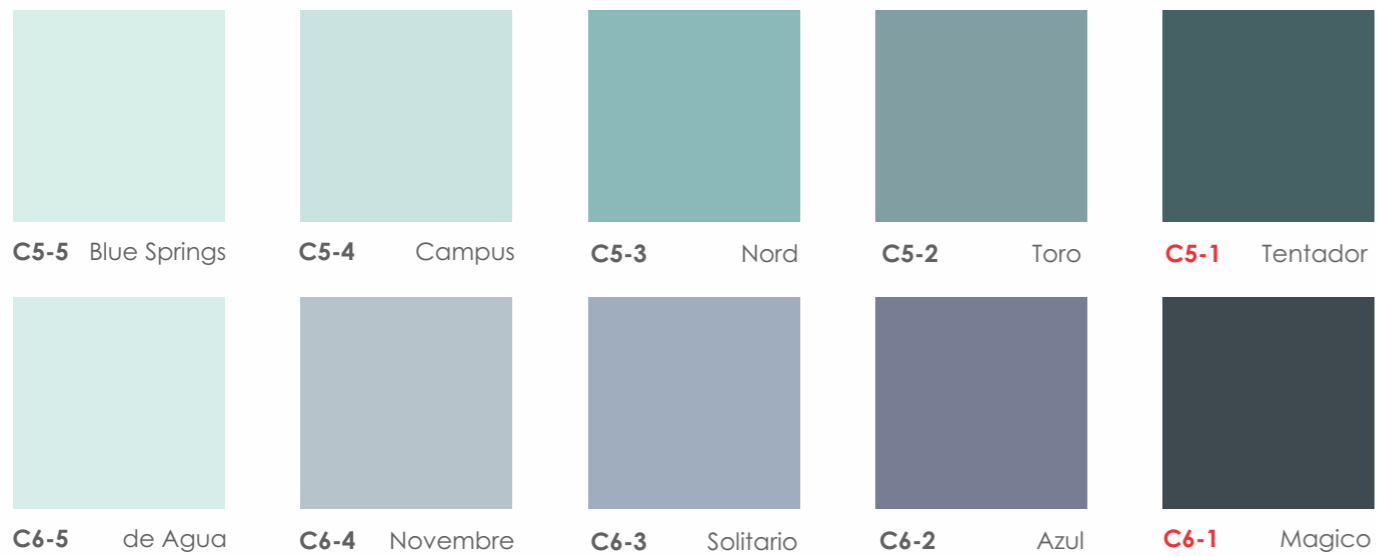

ColorTone®

All colors shown are as close to the actual ColorTone paint colors as modern printing techniques permit.
Code red is the color of neutral base (NBD).